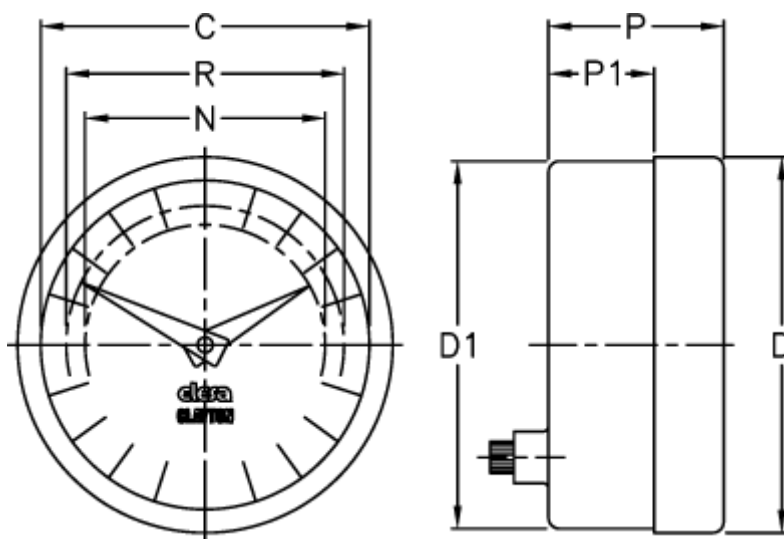

Article number: 2307074951

Description: E+G Positive drive indicator
PA12-0040-D

Measures

C = 60
D = 68.5
d1 = 67.0
N = 44
P = 32
P1 = 25
R = 51